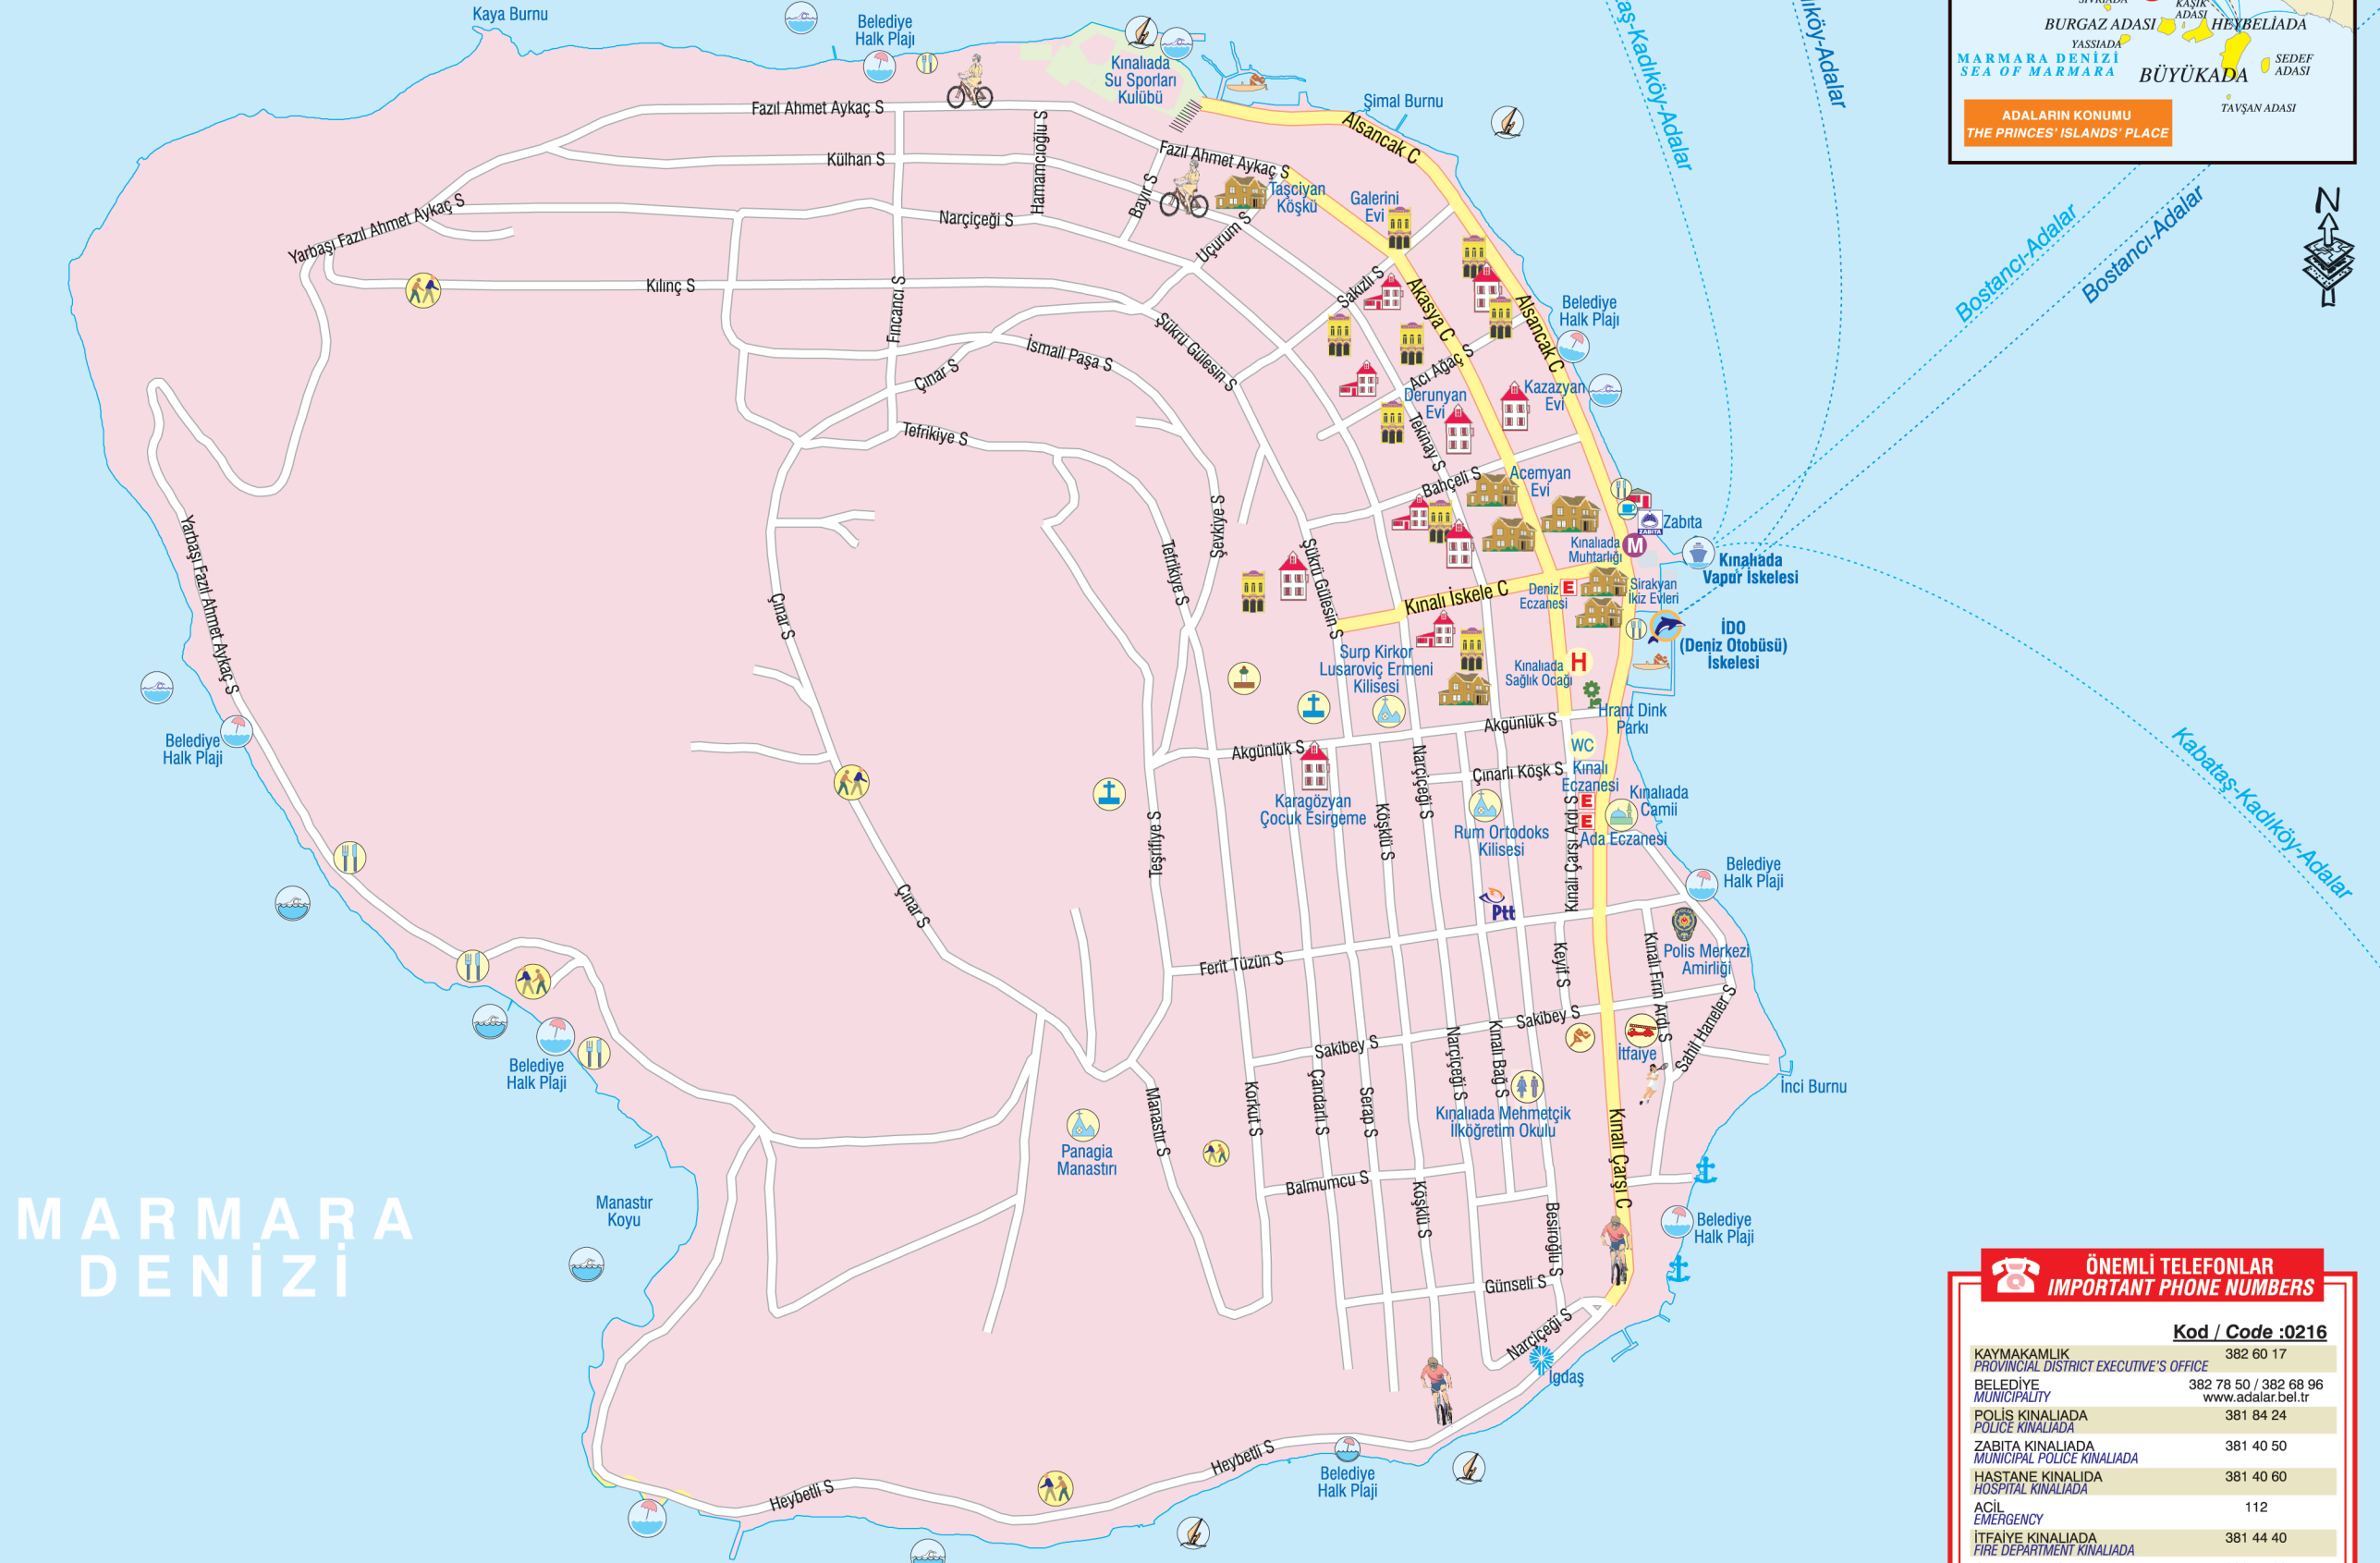

ADALAR MUNICIPALITY
www.adalar.bel.tr

KINALIADA
Proti

MARMARA
DENİZİ

KULLANIM ANAHTARI LEGEND

- | | |
|-----------------------------------|--------------------------|
| POLİS
POLICE STATION | PTT
POST OFFICE |
| OKUL / SCHOOL | İTFAİYE
FIRE BRIGADE |
| HASTANE / HOSPITAL | MÜZE
MUSEUM |
| ECZANE / PHARMACY | ANIT
MONUMENT |
| CAMI / MOSQUE | MUHTARLIK
AUTONOMOUS |
| KİLİSE / CHURCH | OTEL
HOTEL |
| SINAGOG / SYNAGOGUE | RESTAURANT
RESTAURANT |
| MÜSLÜMAN MEZARLIĞI
CEMETERY | KAFE
CAFE |
| GAYRİMÜSLİM MEZARLIĞI
CEMETERY | |
| FUTBOL SAHASI
STADIUM | |

ÖLÇEK: 1/6.000

0 50 100 200 300 400 Metre

ÖNEMLİ TELEFONLAR IMPORTANT PHONE NUMBERS

	Kod / Code :0216
KAYMAKAMLIK PROVINCIAL DISTRICT EXECUTIVE'S OFFICE	382 60 17
BELEDİYE MUNICIPALITY	382 78 50 / 382 68 96 www.adalar.bel.tr
POLİS KINALIADA POLICE KINALIADA	381 84 24
ZABITA KINALIADA MUNICIPAL POLICE KINALIADA	381 40 50
HASTANE KINALIADA HOSPITAL KINALIADA	381 40 60
ACİL EMERGENCY	112
İTFAİYE KINALIADA FIRE DEPARTMENT KINALIADA	381 44 40
ORMAN YANGIN FOREST FIRE	382 75 09
ORMAN İDARE FORESTRY ADMINISTRATION	382 62 72
YAPUR İSKELESİ FERRYBOAT LANDING	444 4 436
DENİZ OTOBÜSÜ İSKELESİ SEABUS INFORMATION	444 4 436 www.ido.com.tr
MOTOR KINALIADA MOTORBOAT KINALIADA	381 69 97